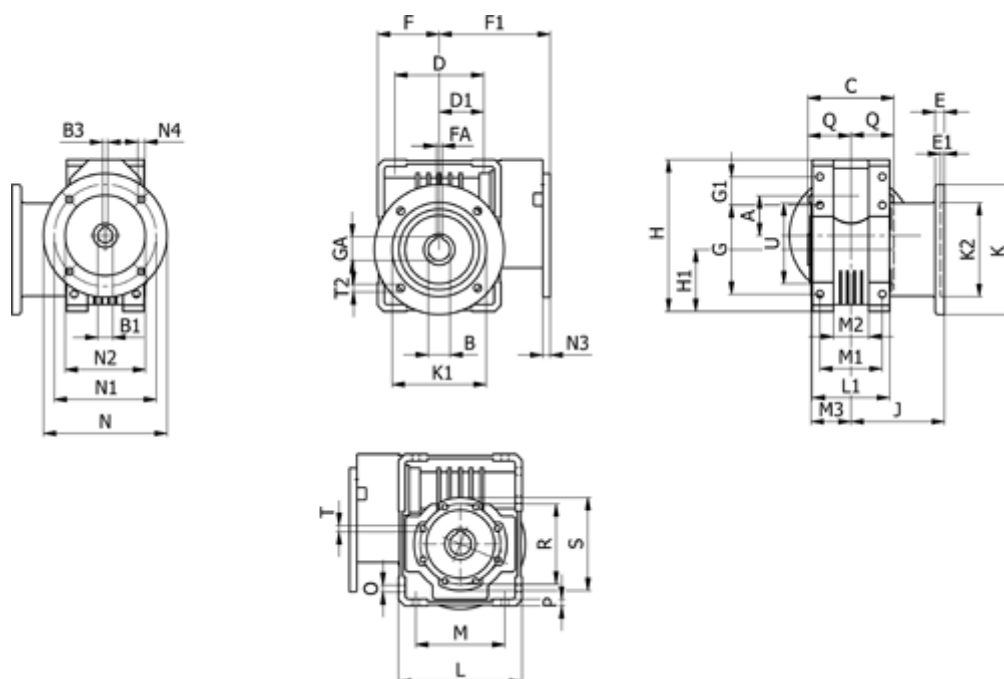

# Data Sheet

Article number: 392107512042510

Description: Worm gear  
WR 75-UF2-120-71B5, without lubrication

## Measures

A = 75.00	E = 12	H = 220.5	M = 102	N4 = M8x10	U = 90
B = 30	E1 = 5	H1 = 87.0	M1 = 130	O = 10.5	
B1 E7 = 14	F = 87	J = 111.0	M2 = 110	P = 9	
B2 = 16.3	F1 = 152	K = 200	M3 = 11	Q = 40	
B3 H9 = 5	FA = 8	K1 = 165	N = 160	R = 110	
C = 127	G = 126	K2 = 130	N1 = 100	S = 125	
D = 109.5	G1 = 46.5	L = 59	N2 = 80	T = M8x14	
D1 = 46.5	GA = 33.3	L1 = 126	N3 = 11.0	T2 = 12.5	